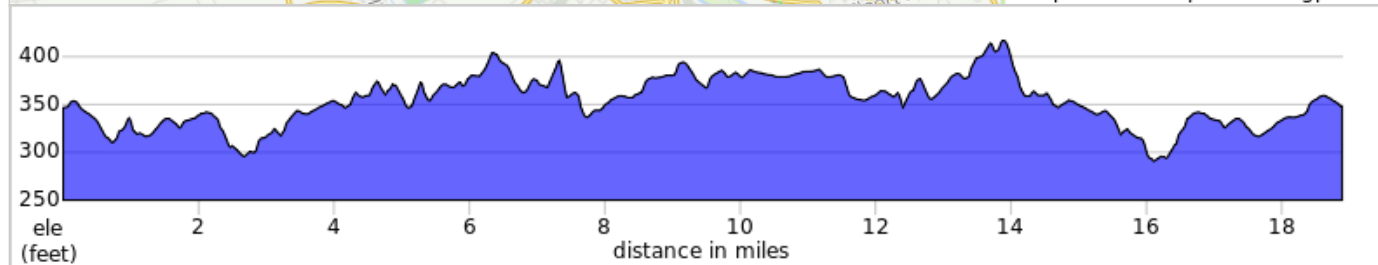

LC Another D-lightful Ride (19F)

Start: Lancaster Catholic High School

Terrain: Flat
Max Grade: 3.1%

Rev: Aug 2018

LC Another D-lightful Ride (19F)

Dist	Type	Note
0.0		Start of route
0.0		R onto Fountain Ave
0.1		L onto Janet Ave
0.1		R onto Grandview Blvd
0.7		L onto Pleasure Rd
0.8		Continue onto Oregon Blvd
1.1		R onto Homeland Dr
1.4		L onto Country Club Dr
1.7		Continue onto Sunset Dr
2.0		L onto Eden Rd
2.0		R onto Zarker Rd
2.5		Continue onto Northbrook Dr
2.8		R onto Carlton Dr
2.8		L onto Butter Rd
3.2		L onto Landis Valley Rd
4.3		R onto Kissel Hill Rd
4.5		L onto Apple Rd

4.5 miles. +139/-127 feet

Dist	Type	Note
4.6		L onto Fiddlers Green Rd
4.8		R onto Somerset Rd
4.9		L onto Brookfield Rd
5.1		R onto Valley Rd
5.3		L onto Shaub Rd
5.5		R onto Meadow Ln
5.9		R into Post office / Shopping Center parking lot and cut through to traffic light
5.9		Continue onto Buch Ave at traffic light
6.6		R onto Weaver Rd
7.9		R onto Koser Rd
8.4		L onto Buckwalter Rd
9.7		R onto W Millport Rd
11.6		At the traffic circle, continue straight onto Kissel Hill Rd/E Millport Rd
14.5		L onto Landis Valley Rd/Valley Rd
15.6		R onto Butter Rd

11.2 miles. +321/-372 feet

Dist	Type	Note
16.3		R onto Euclid Dr
16.4		L onto Zarker Rd
16.9		L onto Eden Rd
16.9		R onto Sunset Dr
17.2		Continue straight onto Country Club Dr
17.5		R onto Homeland Dr
17.8		Continue onto Rutledge Ave
18.4		L onto Esbenshade Rd
18.6		Continue straight onto Pleasure Rd
18.9		Continue onto Fountain Ave
18.9		End of route

3.3 miles. +95/-44 feet