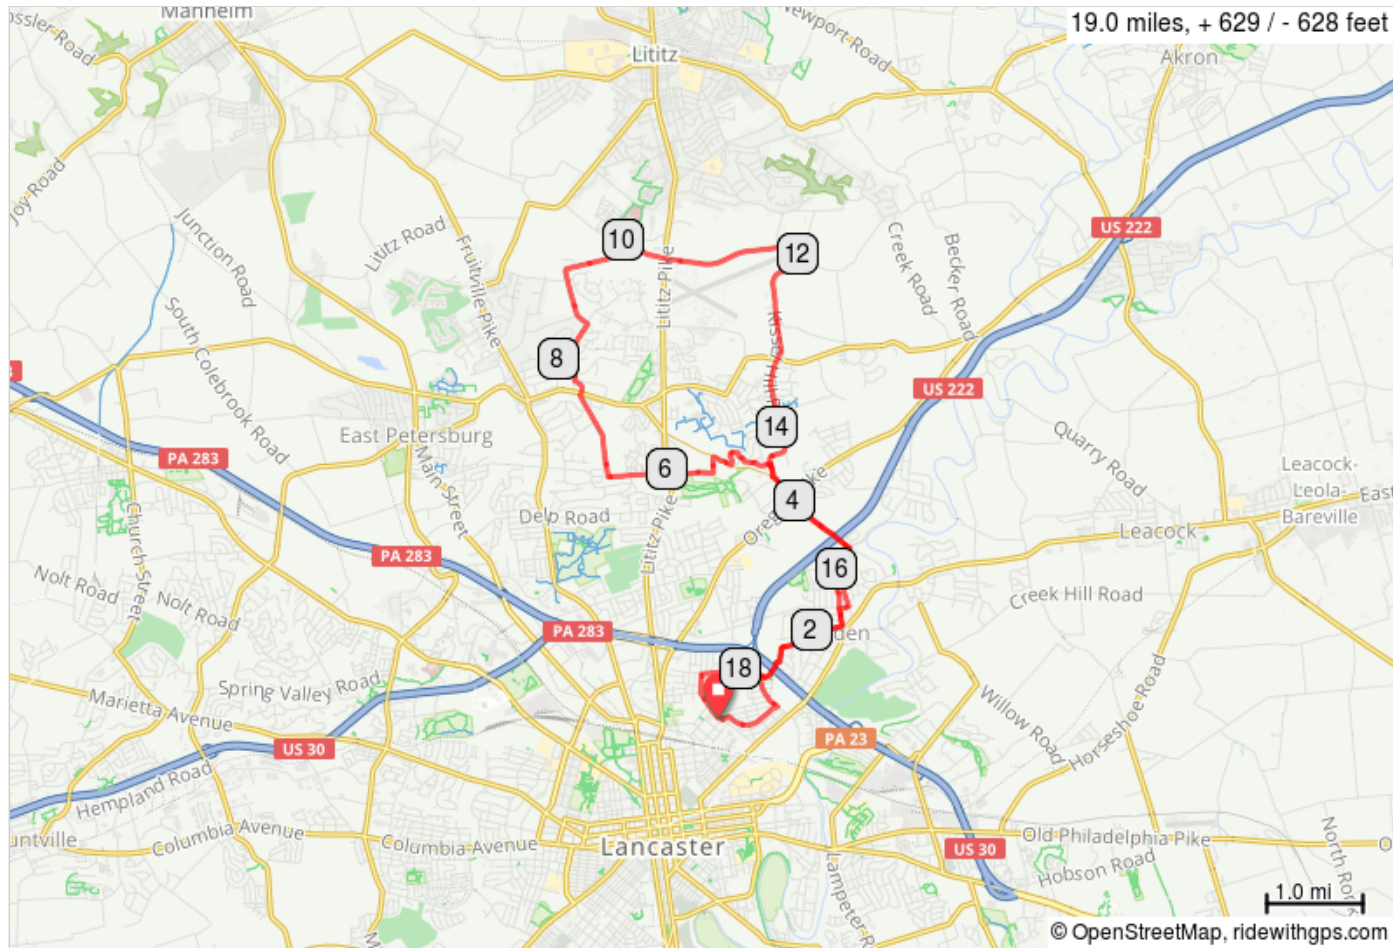

LC Another D-lightful Ride (19F)

Start: Lancaster Catholic High School
Classification: Flat
Max Grade: 3.1%
March 2018

LC Another D-lightful Ride (19F)

Dist	Note
0.0	Start of route
0.0	R onto Fountain Ave
0.1	L onto Janet Ave
0.1	R onto Grandview Blvd
0.7	L onto Pleasure Rd
0.8	Continue onto Oregon Blvd
1.1	R onto Homeland Dr
1.4	L onto Country Club Dr
1.7	Continue onto Sunset Dr
2.0	L onto Eden Rd
2.0	R onto Zarker Rd
2.5	Continue onto Northbrook Dr
2.8	R onto Carlton Dr
3.3	L onto Landis Valley Rd
4.4	R onto Kissel Hill Rd
4.5	L onto Apple Rd
4.7	L onto Fiddlers Green Rd
4.8	R onto Somerset Rd

4.8 miles. +155/-140 feet

Dist	Note
4.9	L onto Brookfield Rd
5.1	R onto Valley Rd
5.4	L onto Shaub Rd
5.5	R onto Meadow Ln
5.9	R into Post office / Shopping Center parking lot and cut through to traffic light
6.0	Continue onto Buch Ave at traffic light
6.6	R onto Weaver Rd
8.0	R onto Koser Rd
8.5	L onto Buckwalter Rd
9.8	R onto W Millport Rd
11.7	At the traffic circle, continue straight onto Kissel Hill Rd/E Millport Rd
14.6	L onto Landis Valley Rd/Valley Rd
16.4	R onto Euclid Dr
16.5	L onto Zarker Rd
16.9	L onto Eden Rd
17.0	R onto Sunset Dr
17.2	Continue straight onto Country Club Dr

12.4 miles. +366/-409 feet

Dist	Note
17.5	R onto Homeland Dr
17.9	Continue onto Rutledge Ave
18.4	L onto Esbenshade Rd
18.6	Continue straight onto Pleasure Rd
18.9	Continue onto Fountain Ave
19.0	End of route

1.7 miles. +42/-20 feet