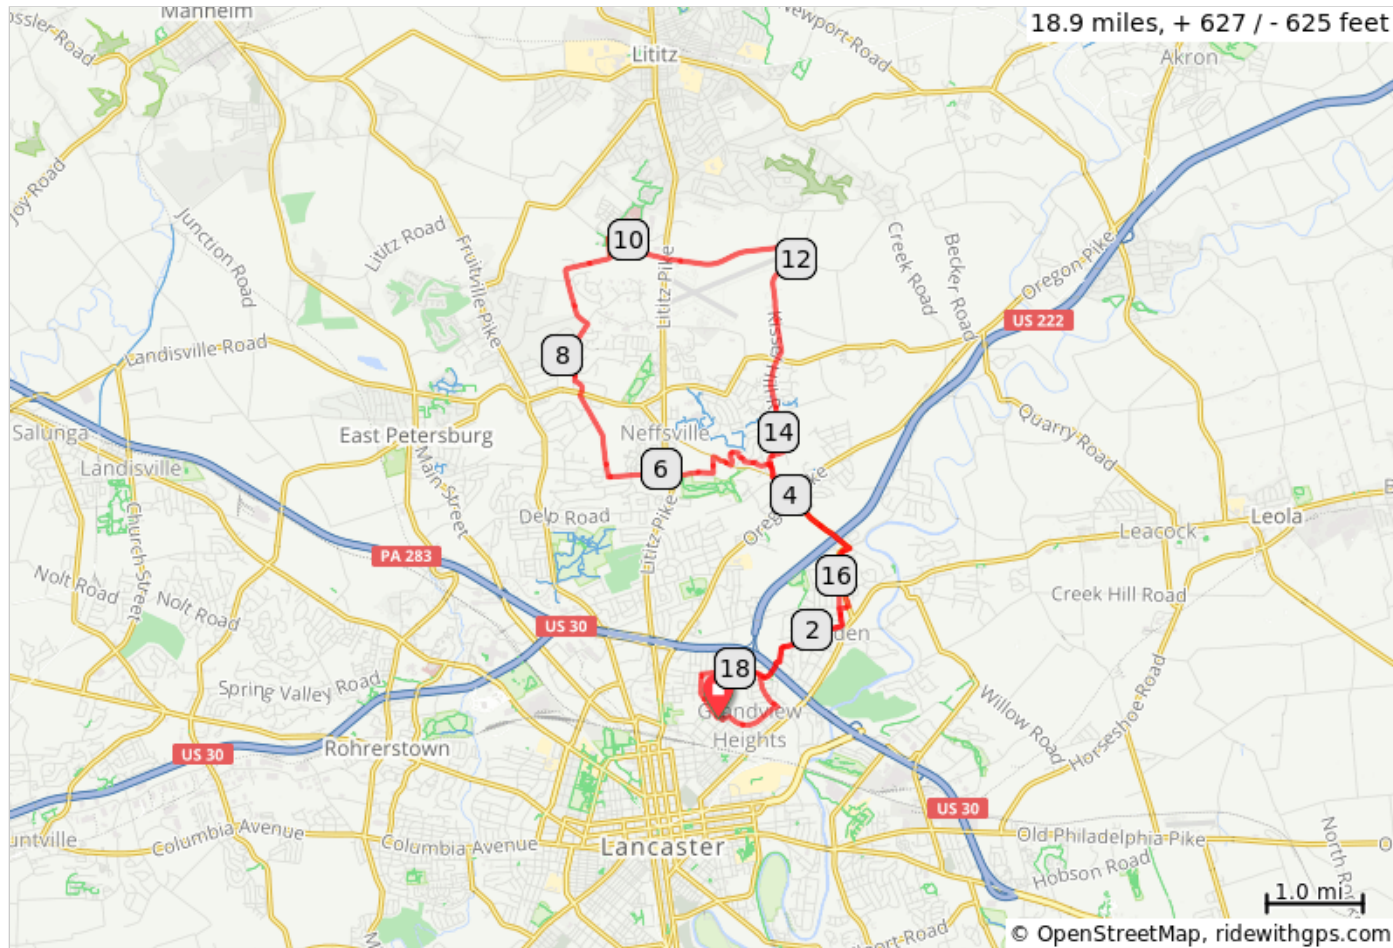

LC Another D-lightful Ride (19F)

Start: Lancaster Catholic High School

Terrain: Flat
Max Grade: 3.1%

Rev: Aug 2018

LC Another D-lightful Ride (19F)

Dist	Type	Note
0.0		Start of route
0.0		R onto Fountain Ave
0.1		L onto Janet Ave
0.1		R onto Grandview Blvd
0.7		L onto Pleasure Rd
0.8		Continue onto Oregon Blvd
1.1		R onto Homeland Dr
1.4		L onto Country Club Dr
1.7		Continue onto Sunset Dr
2.0		L onto Eden Rd
2.0		R onto Zarker Rd
2.5		Continue onto Northbrook Dr
2.8		R onto Carlton Dr
2.8		L onto Butter Rd
3.2		L onto Landis Valley Rd
4.3		R onto Kissel Hill Rd
4.5		L onto Apple Rd

4.5 miles. +139/-127 feet

Dist	Type	Note
4.6		L onto Fiddlers Green Rd
4.8		R onto Somerset Rd
4.9		L onto Brookfield Rd
5.1		R onto Valley Rd
5.3		L onto Shaub Rd
5.5		R onto Meadow Ln
5.9		R into Post office / Shopping Center parking lot and cut through to traffic light
5.9		Continue onto Buch Ave at traffic light
6.6		R onto Weaver Rd
7.9		R onto Koser Rd
8.4		L onto Buckwalter Rd
9.7		R onto W Millport Rd
11.6		At the traffic circle, continue straight onto Kissel Hill Rd/E Millport Rd
14.5		L onto Landis Valley Rd/Valley Rd
15.6		R onto Butter Rd

11.2 miles. +321/-372 feet

Dist	Type	Note
16.3		R onto Euclid Dr
16.4		L onto Zarker Rd
16.9		L onto Eden Rd
16.9		R onto Sunset Dr
17.2		Continue straight onto Country Club Dr
17.5		R onto Homeland Dr
17.8		Continue onto Rutledge Ave
18.4		L onto Esbenshade Rd
18.6		Continue straight onto Pleasure Rd
18.9		Continue onto Fountain Ave
18.9		End of route

3.3 miles. +95/-44 feet