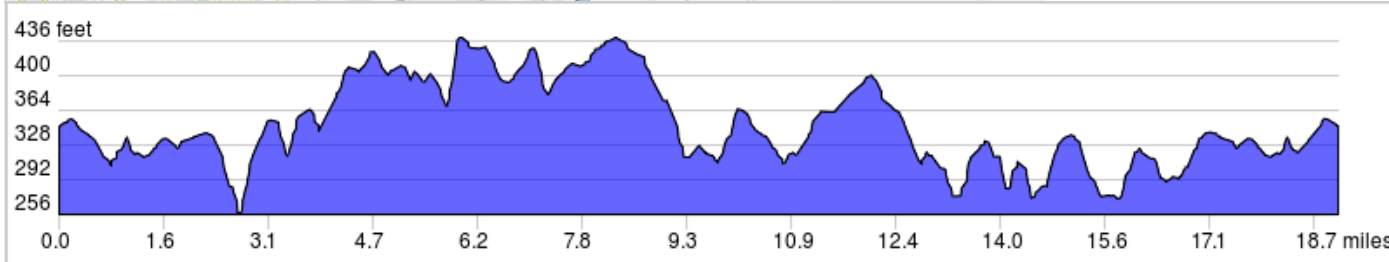

LC Leola FireCo Breakfast (19R)

19.0 miles, + 871 / - 872 feet

Start: Lancaster Catholic High School

Classification: Rolling

Max Grade: 7.1%

Rev: 4/5/2017. Re-routed for a better route through Leola, but bypassing the Fire Company.

LC Leola FireCo Breakfast (19R)

▶	0.0	Start of route
←	0.0	L onto Fountain Ave
→	0.0	R onto Pleasure Rd
→	0.1	R onto Grandview Blvd
←	0.8	L on Pleasure Rd
↑	0.9	Continue onto Oregon Blvd
→	1.2	R onto Homeland Dr
←	1.4	L onto Country Club Dr
↑	1.7	Continue onto Sunset Dr
↑	2.0	Continue onto Eden Rd
←	2.7	L onto Pine Dr
→	3.5	R onto Lyndell Dr
←	3.9	L onto Veumont Dr
→	4.1	R onto Hornig Rd
←	4.5	L onto Creek Hill Rd
←	6.5	L onto Horseshoe Rd
←	7.9	L onto S Maple Ave

7.9 miles. +385/-320 feet

←	19.0	L onto Fountain Ave
▣	19.0	End of route

0.6 miles. +0/-0 feet

←	9.5	L onto Center Square Rd
←	11.5	L TSO Center Square Rd
→	11.9	R onto Quarry Rd
←	12.1	L onto Stormstown Rd
→	12.8	R onto Snake Hill Rd
←	12.9	L onto Mondale Rd
→	14.3	R onto Hunsecker Rd
←	15.1	L onto Butter Rd
→	16.7	R onto Euclid Dr
←	16.8	L onto Zarker Rd
←	17.2	L onto Eden Rd
→	17.3	R onto Sunset Dr
↑	17.6	Continue straight onto Country Club Dr
→	17.8	R onto Homeland Dr
←	18.1	L onto Oregon Blvd
→	18.4	R onto Pleasure Rd

10.5 miles. +402/-406 feet