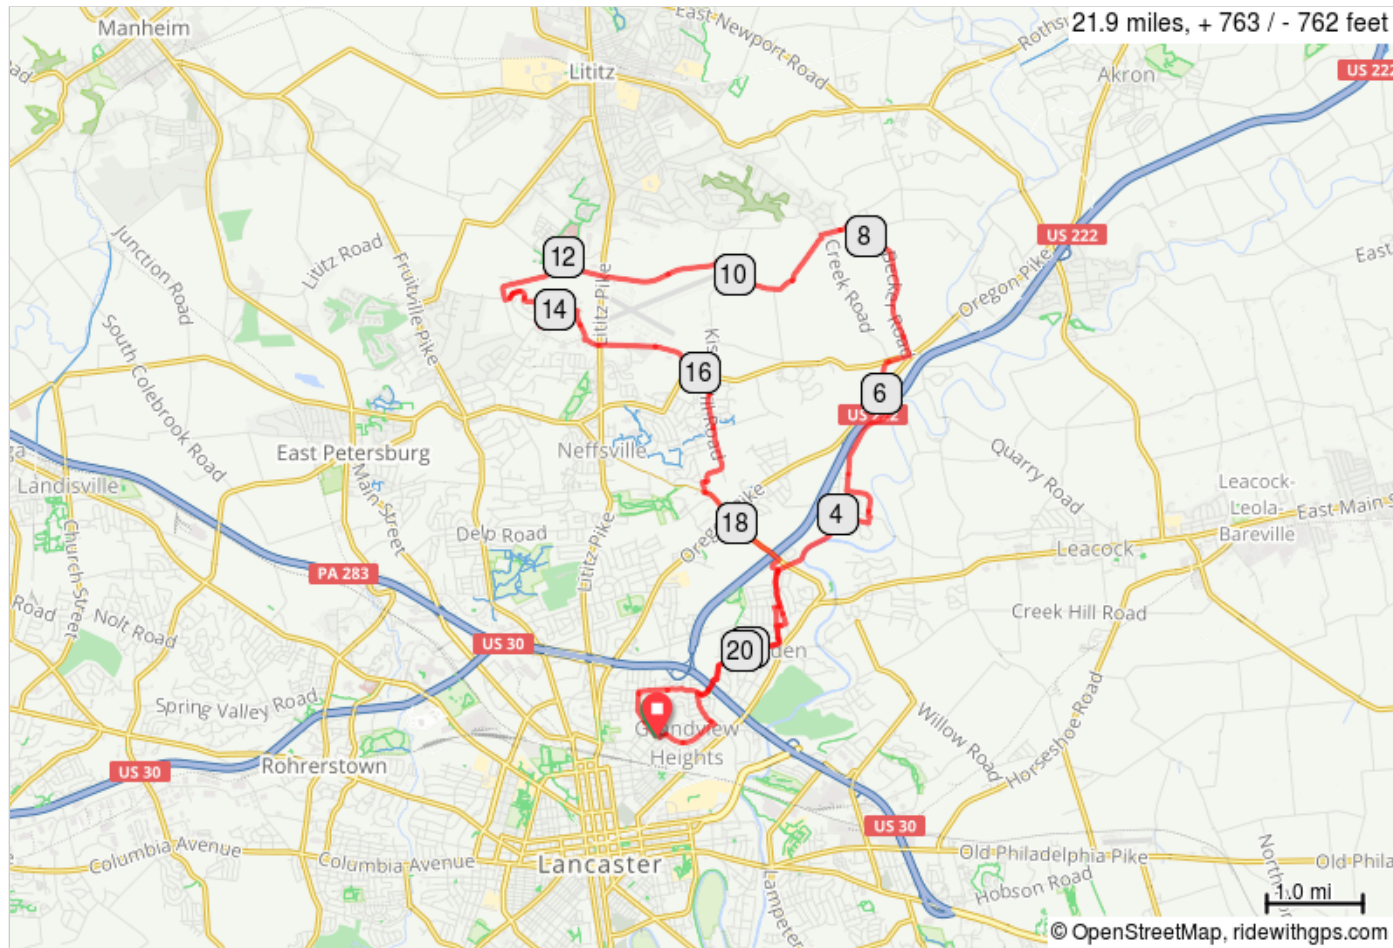

# LC Muggles Meander (22F)

Start: Lancaster Catholic High School  
Classification: Flat  
Max Grade: 4.3%  
Updated: April 2018

LC Muggles Meander (22F)

Dist	Note
0.0	Start of route
0.0	R onto Fountain Ave
0.1	L onto Janet Ave
0.1	R onto Grandview Blvd
0.7	L onto Pleasure Rd
0.8	Continue onto Oregon Blvd
1.1	R onto Homeland Dr
1.4	L onto Country Club Dr
1.7	Continue onto Sunset Dr
2.0	L onto Eden Rd
2.0	R onto Zarker Rd
2.5	Continue onto Northbrook Dr
2.7	R onto Winchester Dr
2.7	L onto Butter Rd
4.0	R onto Olde Saybrook Rd
4.3	L onto Beaconfield Ln
4.4	L onto Hunsicker Rd
4.4	R onto Mondamin Farm Rd

4.4 miles. +165/-183 feet

Dist	Note
4.8	R onto Butter Rd
5.8	Continue onto Creek Rd
6.4	R onto PA-722 E (Oregon Rd)
6.6	L onto Becker Rd
8.2	L onto E Millport Rd
8.7	L to stay on E Millport Rd
9.9	R onto Kissel Hill Rd/Stauffer Rd
10.4	At the traffic circle, 2nd exit onto E Millport Rd
12.2	L onto Buckwalter Rd
13.1	L onto Harvest Dr
13.4	L onto Farmstead Ln
13.7	L onto Olde Field Dr
13.8	L onto Koser Rd
14.2	R onto Jetstar Dr
14.5	L onto W Airport Rd
15.8	L onto PA-722 E (Oregon Rd)
16.1	R onto Kissel Hill Rd
17.3	R onto Apple Rd

12.9 miles. +407/-386 feet

Dist	Note
17.4	L onto Long Farm Ln
17.5	L onto Valley Rd
18.5	R onto Canterbury
18.6	L onto Heatherstone Way
18.7	R onto Butter Rd
19.3	R onto Euclid Dr
19.4	L onto Zarker Rd
19.9	L onto Eden Rd
19.9	R onto Sunset Dr
20.2	Continue straight onto Country Club Dr
20.5	R onto Homeland Dr
20.8	Continue straight onto Rutledge Ave
21.4	L onto Esbenshade Rd
21.6	Continue straight onto Pleasure Rd
21.8	Continue onto Fountain Ave
21.9	End of route

4.6 miles. +120/-134 feet