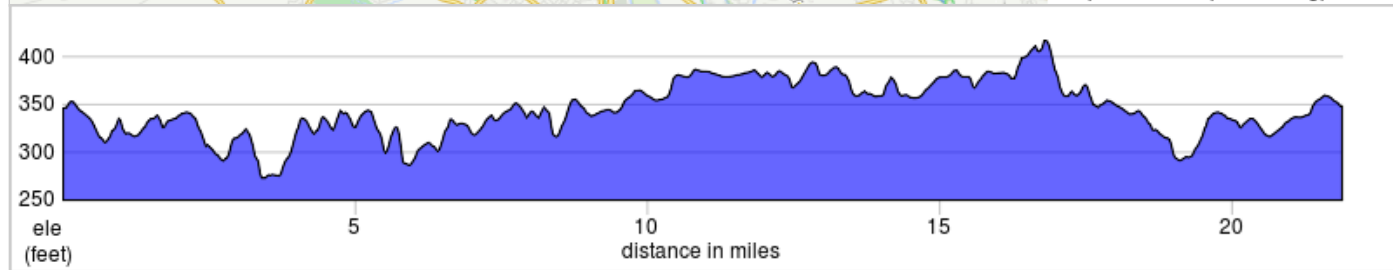

# LC Muggles Meander (22F)

Start: Lancaster Catholic High School  
Classification: Flat  
Max Grade: 4.3%  
Updated: April 2018

LC Muggles Meander (22F)

Dist	Note
0.0	Start of route
0.0	R onto Fountain Ave
0.1	L onto Janet Ave
0.1	R onto Grandview Blvd
0.7	L onto Pleasure Rd
0.8	Continue onto Oregon Blvd
1.1	R onto Homeland Dr
1.4	L onto Country Club Dr
1.7	Continue onto Sunset Dr
2.0	L onto Eden Rd
2.0	R onto Zarker Rd
2.5	Continue onto Northbrook Dr
2.7	R onto Winchester Dr
2.7	L onto Butter Rd
4.0	R onto Olde Saybrook Rd
4.3	L onto Beaconfield Ln
4.4	L onto Hunsicker Rd
4.4	R onto Mondamin Farm Rd

4.4 miles. +165/-183 feet

Dist	Note
4.8	R onto Butter Rd
5.8	Continue onto Creek Rd
6.4	R onto PA-722 E (Oregon Rd)
6.6	L onto Becker Rd
8.2	L onto E Millport Rd
8.7	L to stay on E Millport Rd
9.9	R onto Kissel Hill Rd/Stauffer Rd
10.4	At the traffic circle, 2nd exit onto E Millport Rd
12.2	L onto Buckwalter Rd
13.1	L onto Harvest Dr
13.4	L onto Farmstead Ln
13.7	L onto Olde Field Dr
13.8	L onto Koser Rd
14.2	R onto Jetstar Dr
14.5	L onto W Airport Rd
15.8	L onto PA-722 E (Oregon Rd)
16.1	R onto Kissel Hill Rd
17.3	R onto Apple Rd

12.9 miles. +407/-386 feet

Dist	Note
17.4	L onto Long Farm Ln
17.5	L onto Valley Rd
18.5	R onto Canterbury
18.6	L onto Heatherstone Way
18.7	R onto Butter Rd
19.3	R onto Euclid Dr
19.4	L onto Zarker Rd
19.9	L onto Eden Rd
19.9	R onto Sunset Dr
20.2	Continue straight onto Country Club Dr
20.5	R onto Homeland Dr
20.8	Continue straight onto Rutledge Ave
21.4	L onto Esbenshade Rd
21.6	Continue straight onto Pleasure Rd
21.8	Continue onto Fountain Ave
21.9	End of route

4.6 miles. +120/-134 feet