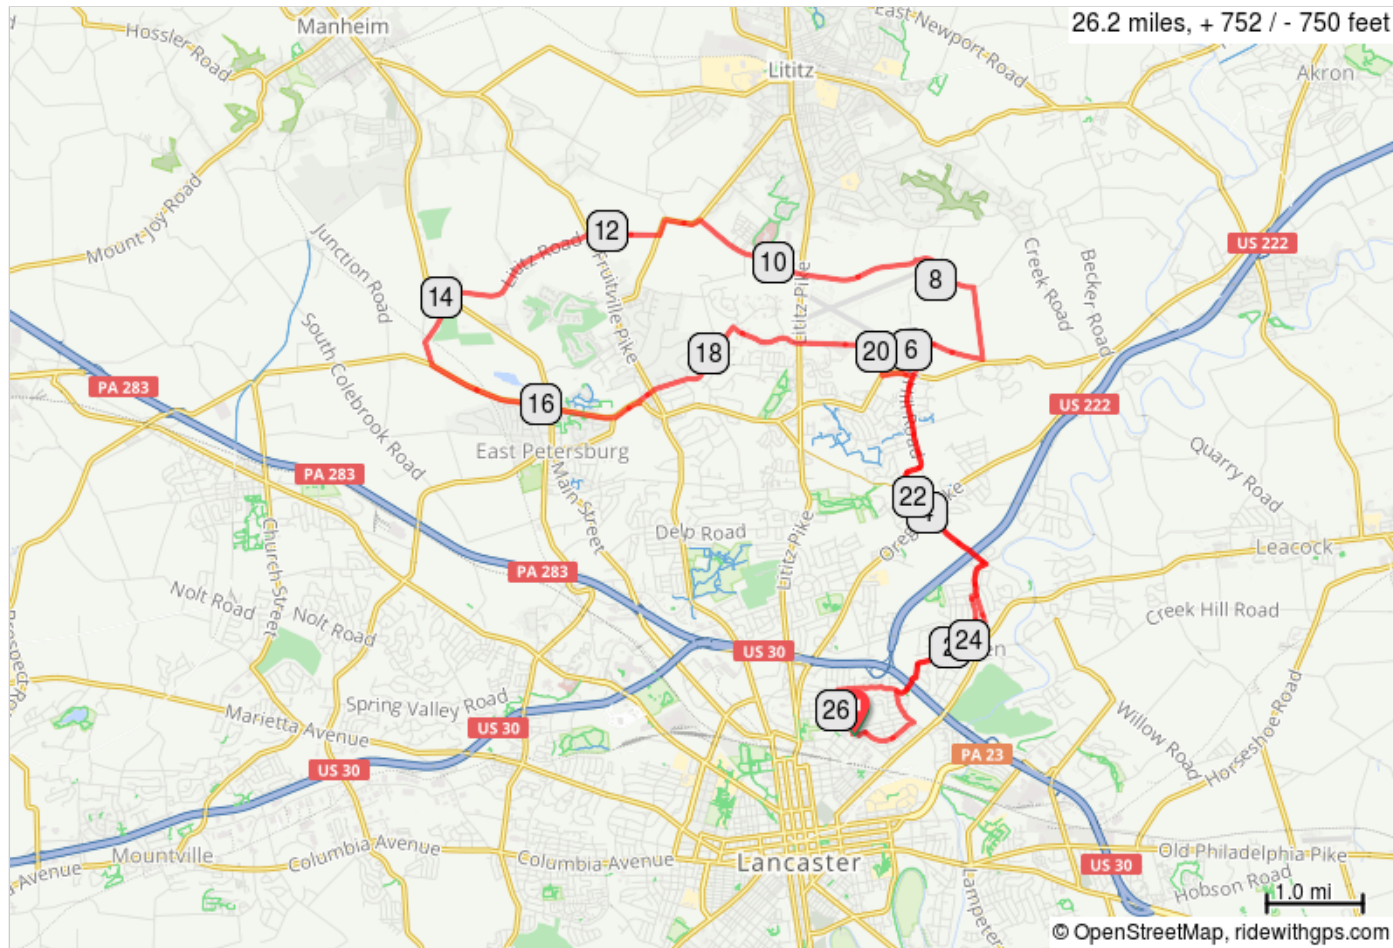

# LC Roots Auction Ride (26F)

Start: Lancaster Catholic High School  
Classification: Flat  
Max Grade: 4.7%  
Revised: April 2018

LC Roots Auction Ride (26F)

Dist	Note
0.0	Start of route
0.0	R onto Fountain Ave
0.1	L onto Janet Ave
0.2	R onto Grandview Blvd
0.7	L onto Pleasure Rd
0.8	Continue onto Oregon Blvd
1.1	R onto Homeland Dr
1.4	L onto Country Club Dr
1.7	Continue onto Sunset Dr
2.0	L onto Eden Rd
2.0	R onto Zarker Rd
2.5	Continue onto Northbrook Dr
2.8	R onto Carlton Dr
2.8	L onto Butter Rd
3.2	L onto Landis Valley Rd
4.4	R onto Long Farm Ln
4.5	R onto Apple Rd
4.6	L onto Kissel Hill Rd

4.6 miles. +150/-136 feet

Dist	Note
6.1	R onto Keens Rd
6.9	L onto John Landis Rd
7.6	L onto E Millport Rd
8.1	R onto Kissel Hill Rd/Stauffer Rd
8.5	At the traffic circle, 2nd exit onto E Millport Rd
10.9	L onto Woodcrest Ave
11.3	Slight L onto Erbs Quarry Rd
11.5	R onto Lititz Rd
14.5	L onto Graystone Rd
14.7	Bear L TSO Graystone Rd
16.8	Continue onto PA-722 E
17.0	L onto Koser Rd
18.4	R onto W Airport Rd
20.2	L onto PA-722 E
20.5	R onto Kissel Hill Rd
21.9	L onto Landis Valley Rd/Valley Rd
23.0	R onto Butter Rd
23.7	R onto Euclid Dr

19.1 miles. +390/-445 feet

Dist	Note
23.8	L onto Zarker Rd
24.2	L onto Eden Rd
24.3	R onto Sunset Dr
24.5	Continue straight onto Country Club Dr
24.8	R onto Homeland Dr
25.2	Continue onto Rutledge Ave
25.7	L onto Esbenshade Rd
25.9	Continue straight onto Pleasure Rd
26.2	Continue onto Fountain Ave
26.2	End of route

2.6 miles. +83/-44 feet