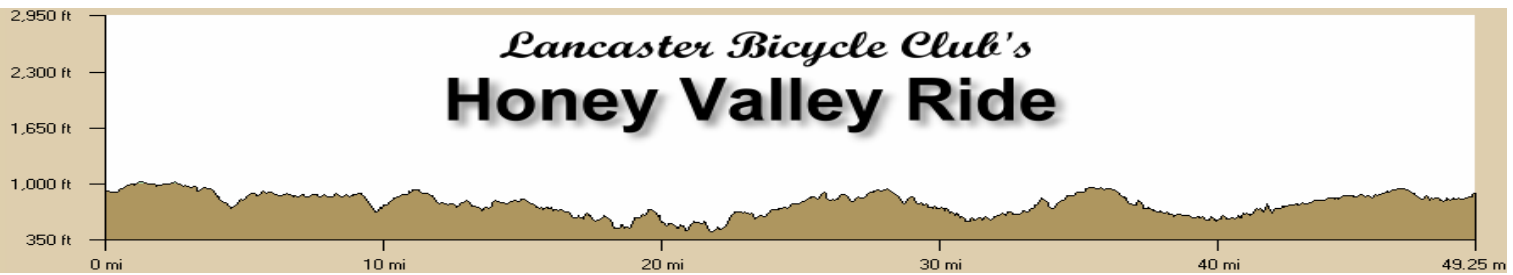

Lancaster Bicycle Club's Honey Valley Ride

Apr 2004

Terrain: Very Hilly Climb Per Mile: 102 ft Steepest Climb: 11%

Start: Wellspan Health Shrewsbury Exit I-83

Key: R = Right Turn L = Left Turn T = Thru on