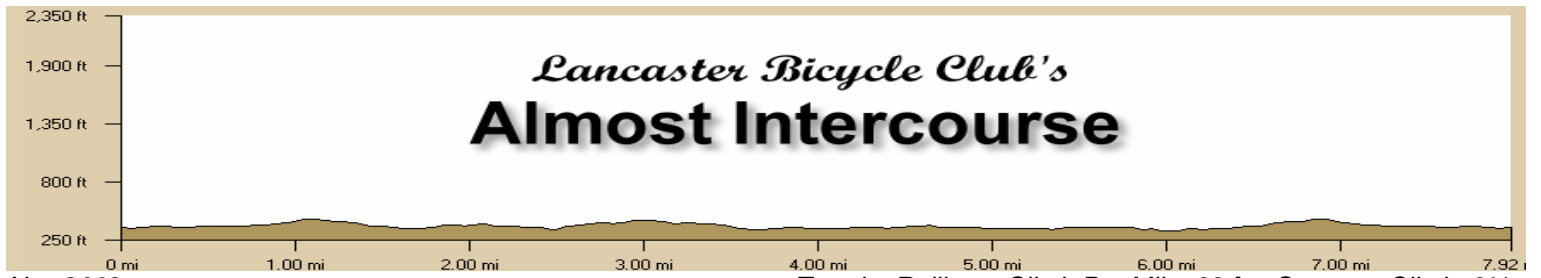

# Lancaster Bicycle Club's Almost Intercourse

**Start: Conestoga Valley High School**

**Key: R = Right Turn L = Left Turn T = Thru on**

<u>Miles</u>	<u>Turn</u>		<u>Miles</u>	<u>Turn</u>	
0.0	R	Horseshoe Rd	5.1	R	Beechdale Rd
0.3	R	Hathoway Rd	6.2	L	Stumptown Rd
0.6	R	Mount Sidney Rd	7.2	R	Mount Sidney Rd
0.8	L	Stumptown Rd	7.4	L	Hathoway Rd
3.1	R	Monterey Rd	7.6	L	Horseshoe Rd
4.3	R	Church Rd	7.9	L	into parking lot