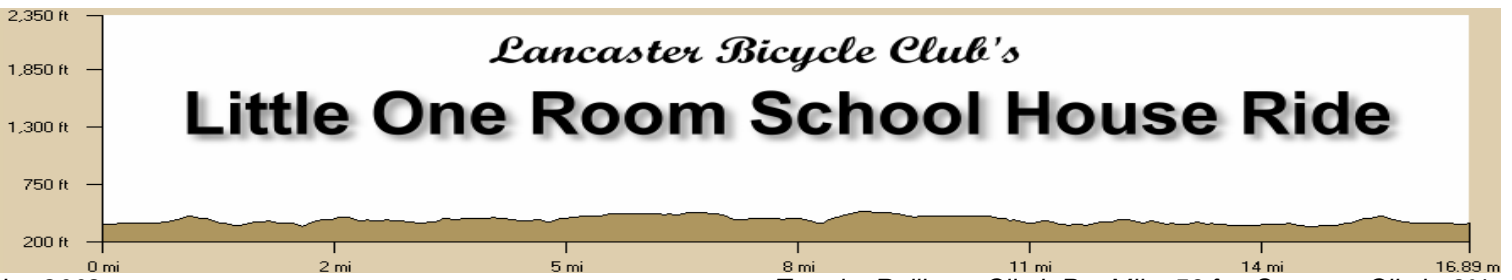

Lancaster Bicycle Club's

Little One Room School House Ride

Nov 2002

Start: Conestoga Valley High School

Key: R = Right Turn L = Left Turn T = Thru on

<u>Miles</u>	<u>Turn</u>		<u>Miles</u>	<u>Turn</u>	
0.1	R	Horseshoe Rd.	10.0	R	Rte 772 (W. Newport Rd.) CAUTION!
0.3	R	Hathoway Rd.	11.2	L	Mascot Rd.
0.5	R	Mt. Sidney Rd.	11.9	R	N. Weavertown Rd.
0.7	L	Stumptown Rd.	12.5	R	Church Rd.
4.8	R	E. Eby Rd.	14.1	R	Beechdale Rd.
6.1	L	Groffdale Rd.	15.2	L	Stumptown Rd.
6.6	R	Hayloft Candles (food stop)	16.2	R	Mt. Sidney Rd.
6.6	L	Groffdale Rd.	16.4	L	Hathoway Rd.
6.9	L	Musser School Rd.	16.6	L	Horseshoe Rd.
8.4	L	Groffdale Rd.	16.9	L	into parking lot
9.4	R	Scenic Rd.			