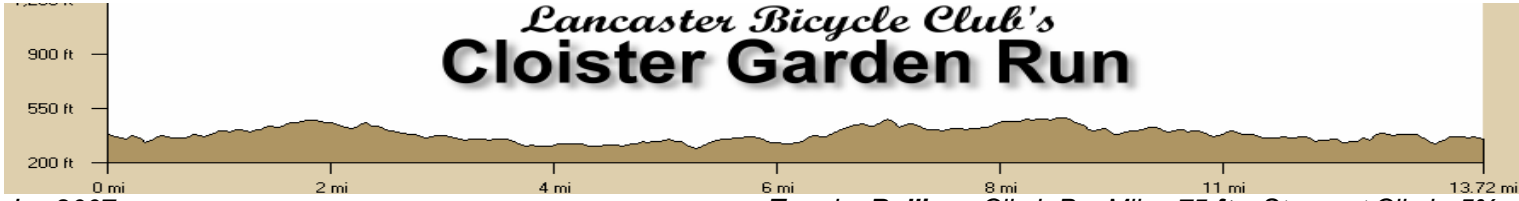

# *Lancaster Bicycle Club's* **Cloister Garden Run**

Jun 2007

Terrain: **Rolling** Climb Per Mile: 75 ft Steepest Climb: 5%

**Start: Ephrata High School**

**Key: R = Right Turn L = Left Turn T = Thru on**

**Miles Turn**

- 0.0 L Old Mill Rd ( immediately )
- L Oak Blvd
- 0.7 R Fulton St
- 2.7 R Diamond Station Rd ( immediately )
- L Peach Rd
- 3.8 R Cider Mill Rd
- 4.3 R Covered Bridge Rd
- 5.5 R Farmersville Rd
- 6.4 R Metzler Rd
- 6.9 L Miley Rd
- 7.4 L Diamond Station Rd
- 7.9 R Farmersville Rd
- 8.3 R Bethany Rd
- 9.2 L Parkview Heights
- 9.9 R Akron Rd

**Miles Turn**

- 10.6 L Fulton St
- 11.1 L Railroad Rd ( immediately )
- R Sunset Ave
- 11.5 L Vine St.
- 11.6 L King St ( immediately )
- R Oak St ( immediately )
- L Queen St
- 12.1 R State St ( immediately )
- L Lime St
- 12.3 R Pointview Ave
- 12.8 R Sycamore Rd
- T Old Mill Rd
- 13.4 R Oak St
- 13.6 L into parking lot