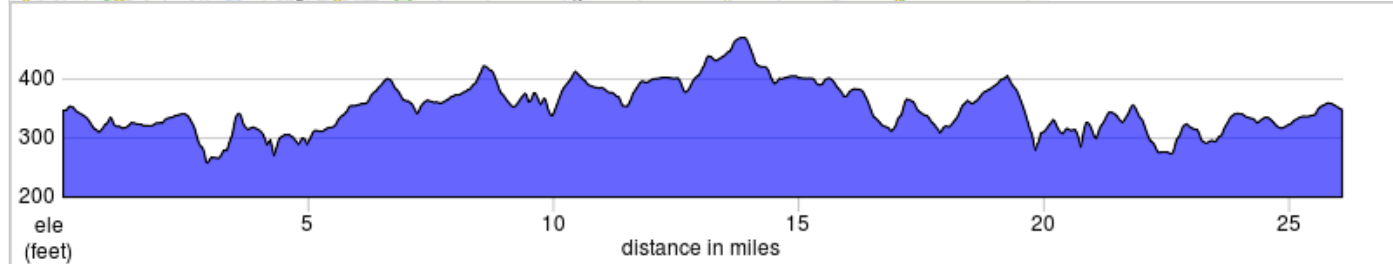

# LC Bareville Jaunt (26R)

Start: Lancaster Catholic High School  
Classification: Rolling  
Max Grade: 5.4%

LC Bareville Jaunt (26R)

Dist	Note
0.0	Start of route
0.0	R onto Fountain Ave
0.1	L onto Janet Ave
0.1	R onto Grandview Blvd
0.7	L onto Pleasure Rd
0.8	Continue onto Oregon Blvd
1.1	R onto Homeland Dr
1.4	R onto Country Club Dr
2.0	R onto Sunset Dr
2.3	Continue onto Eden Rd
3.0	Continue onto Millcross Rd
4.2	L onto Pitney Rd
4.6	R onto Greenfield Rd
4.9	L onto William Penn Way
5.9	L onto Jefferson Dr
6.4	L onto Horseshoe Rd
7.8	R onto Hathaway Rd
8.0	R onto Mt Sidney Rd

8.0 miles. +303/-277 feet

Dist	Note
8.2	L onto Stumptown Rd
12.3	R onto E Eby Rd
12.7	L onto Hess Rd
13.8	R onto E Main St
14.0	L onto S Farmersville Rd
14.9	Continue onto Balmertown Rd
15.9	R onto Brethren Church Rd
16.2	Continue onto Center Square Rd
18.6	L onto Center Square Rd
19.0	R onto Quarry Rd
19.9	Continue onto Bushong Rd
20.3	L onto Pinetown Rd
20.7	R to stay on Pinetown Rd
20.8	L onto Butter Rd
23.5	R onto Euclid Dr
23.6	L onto Zarker Rd
24.1	L onto Eden Rd
24.1	R onto Sunset Dr

16.1 miles. +670/-711 feet

Dist	Note
24.4	Continue straight onto Country Club Dr
24.7	R onto Homeland Dr
25.0	Continue onto Rutledge Ave
25.6	L onto Esbenshade Rd
25.8	Continue straight onto Pleasure Rd
26.1	Continue onto Fountain Ave
26.1	End of route

2.0 miles. +48/-29 feet