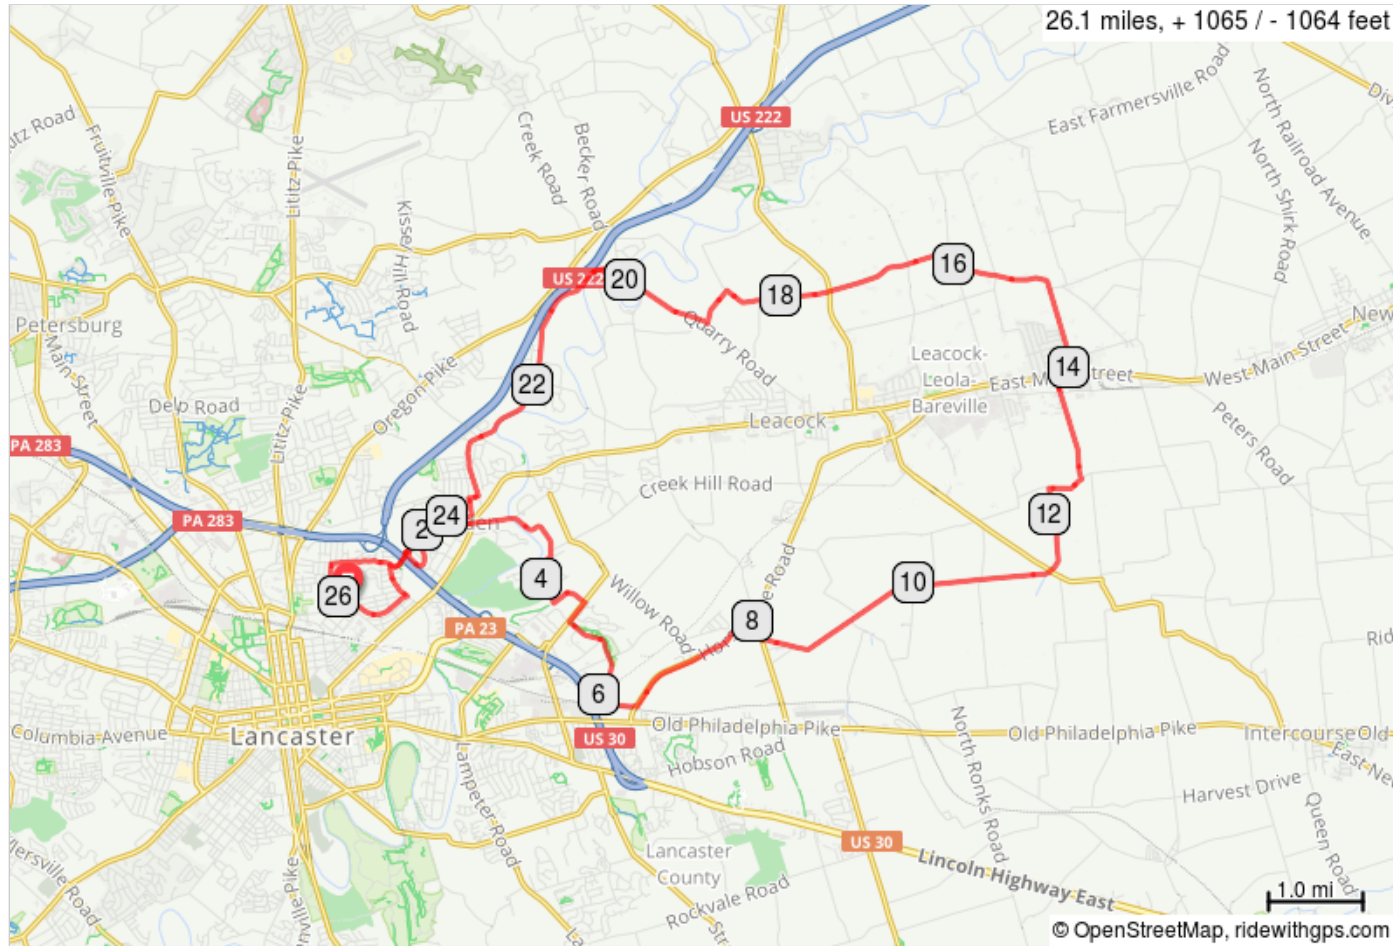

# LC Bareville Jaunt (26R)

Start: Lancaster Catholic High School  
Classification: Rolling  
Max Grade: 5.4%

LC Bareville Jaunt (26R)

Dist	Note
0.0	Start of route
0.0	R onto Fountain Ave
0.1	L onto Janet Ave
0.1	R onto Grandview Blvd
0.7	L onto Pleasure Rd
0.8	Continue onto Oregon Blvd
1.1	R onto Homeland Dr
1.4	R onto Country Club Dr
2.0	R onto Sunset Dr
2.3	Continue onto Eden Rd
3.0	Continue onto Millcross Rd
4.2	L onto Pitney Rd
4.6	R onto Greenfield Rd
4.9	L onto William Penn Way
5.9	L onto Jefferson Dr
6.4	L onto Horseshoe Rd
7.8	R onto Hathaway Rd
8.0	R onto Mt Sidney Rd

8.0 miles. +303/-277 feet

Dist	Note
8.2	L onto Stumptown Rd
12.3	R onto E Eby Rd
12.7	L onto Hess Rd
13.8	R onto E Main St
14.0	L onto S Farmersville Rd
14.9	Continue onto Balmertown Rd
15.9	R onto Brethren Church Rd
16.2	Continue onto Center Square Rd
18.6	L onto Center Square Rd
19.0	R onto Quarry Rd
19.9	Continue onto Bushong Rd
20.3	L onto Pinetown Rd
20.7	R to stay on Pinetown Rd
20.8	L onto Butter Rd
23.5	R onto Euclid Dr
23.6	L onto Zarker Rd
24.1	L onto Eden Rd
24.1	R onto Sunset Dr

16.1 miles. +670/-711 feet

Dist	Note
24.4	Continue straight onto Country Club Dr
24.7	R onto Homeland Dr
25.0	Continue onto Rutledge Ave
25.6	L onto Esbenshade Rd
25.8	Continue straight onto Pleasure Rd
26.1	Continue onto Fountain Ave
26.1	End of route

2.0 miles. +48/-29 feet