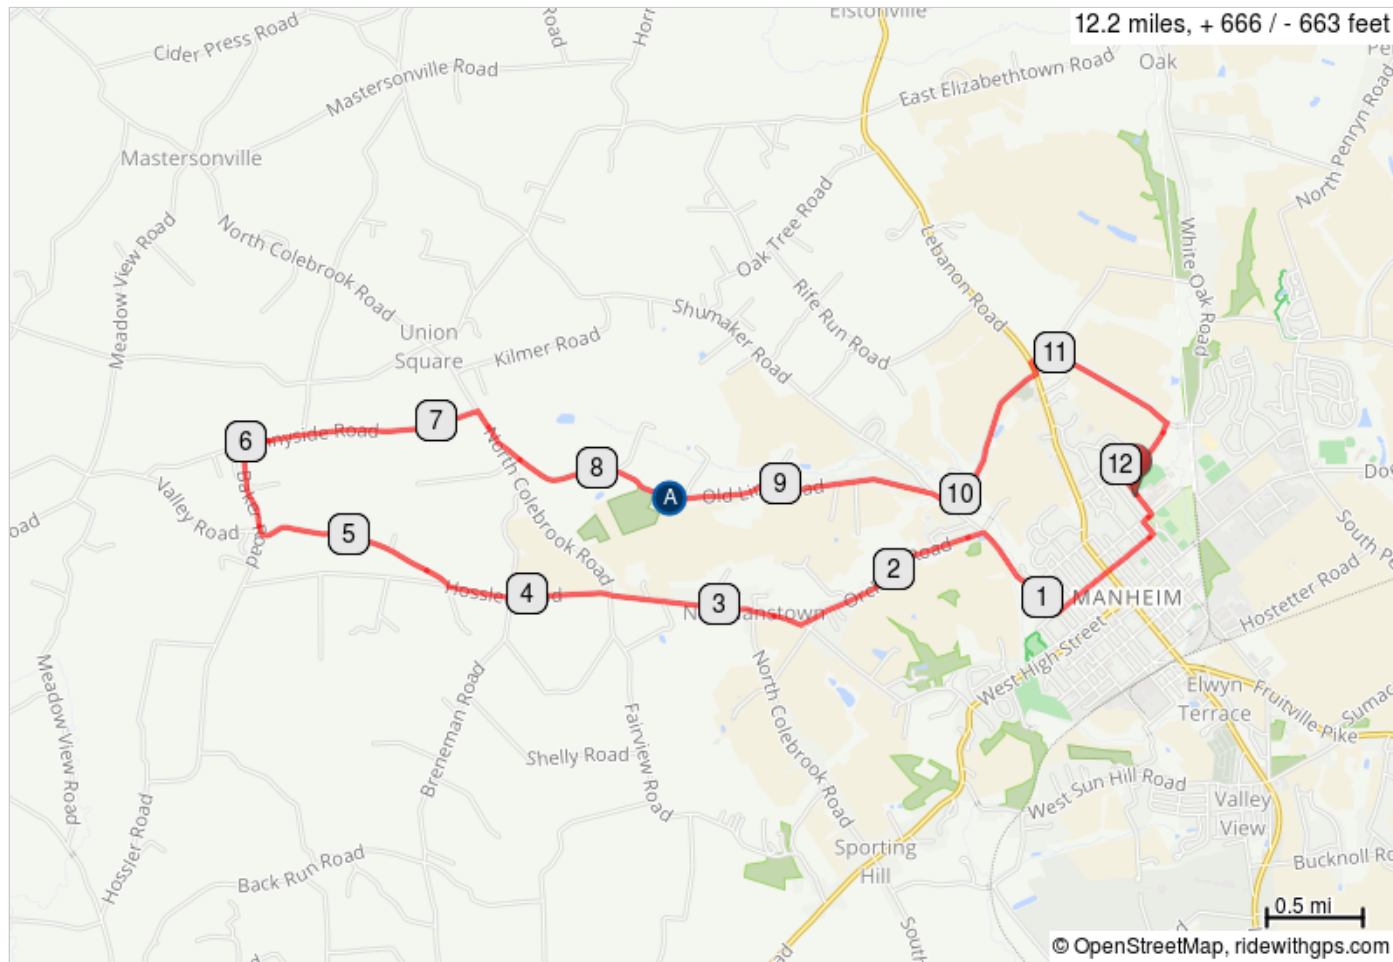

MC Waltz Vineyard (12H)

Beer and Wine Trail Ride
Stopping at Waltz Vineyard

Start Location: Manheim
Central High School

Classification: Hilly

Max Grade: 6.7%

New: April 2017

[A. Waltz Vineyards](#)

MC Waltz Vineyard (12H)

	0.0	Start of route
	0.0	L onto Hershey Dr
	0.1	R onto E Adele Ave
	0.2	L onto N Laurel St
	0.3	R onto E Gramby St (at Memorial Drive)
	0.9	R onto N Penn St
	1.1	L onto W Colebrook St
	1.2	Continue onto Old Line Rd
	1.5	L onto Orchard Rd
	2.6	R onto Hossler Rd
	4.4	R onto Valley Rd (No Sign. "Y" off to the right)
	5.5	R onto Baker Rd
	6.0	R onto Sunnyside Rd/T855
	7.2	R onto N Colebrook Rd
	7.4	Slight L onto Old Line Rd
	8.4	Waltz Vineyard

8.4 miles. +486/-356 feet

	9.9	L onto W Hernley Rd
	10.8	L onto PA-72 N
	10.8	R onto T-855
	11.0	R onto Prospect Rd
	11.7	R onto Hamaker Rd
	12.0	L onto Hershey Dr
	12.2	End of route

3.8 miles. +131/-139 feet