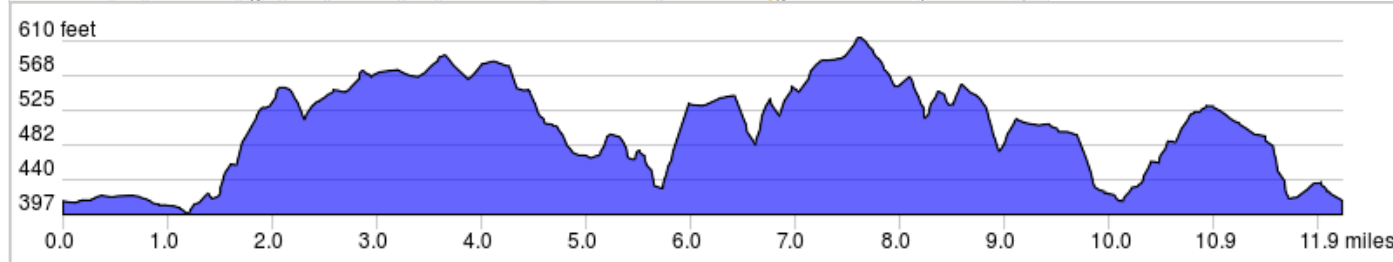

MC Waltz Vineyard (12H)

Beer and Wine Trail Ride
Stopping at Waltz Vineyard

Start Location: Manheim
Central High School

Classification: Hilly

Max Grade: 6.7%

New: April 2017

[A. Waltz Vineyards](#)

MC Waltz Vineyard (12H)

	0.0	Start of route
	0.0	L onto Hershey Dr
	0.1	R onto E Adele Ave
	0.2	L onto N Laurel St
	0.3	R onto E Gramby St (at Memorial Drive)
	0.9	R onto N Penn St
	1.1	L onto W Colebrook St
	1.2	Continue onto Old Line Rd
	1.5	L onto Orchard Rd
	2.6	R onto Hossler Rd
	4.4	R onto Valley Rd (No Sign. "Y" off to the right)
	5.5	R onto Baker Rd
	6.0	R onto Sunnyside Rd/T855
	7.2	R onto N Colebrook Rd
	7.4	Slight L onto Old Line Rd
	8.4	Waltz Vineyard

8.4 miles. +486/-356 feet

	9.9	L onto W Hernley Rd
	10.8	L onto PA-72 N
	10.8	R onto T-855
	11.0	R onto Prospect Rd
	11.7	R onto Hamaker Rd
	12.0	L onto Hershey Dr
	12.2	End of route

3.8 miles. +131/-139 feet